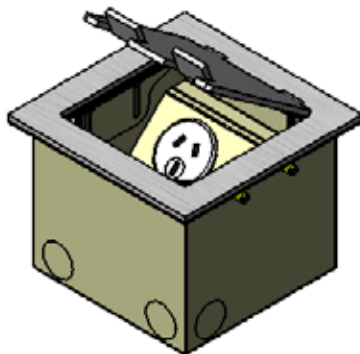

## Manage Cables Better

Cableaway's floor outlet boxes are an ideal way to supply power, data and A/V to open floors of a commercial office building or even within your home. The FB 145 Series floor outlet boxes come complete with a height adjustable lid, auto switched outlets or standard GPO and provision for data mechs (mechs by others).

Bevelled Edge

- Height adjustable lid
- Flush lid finish
- Easy to remove lid section
- Dual cable exit flaps
- Combination lifting tab / cable exit flat
- Up to 2 auto switched outlets
- Bevelled and flush lid finishes
- Provision for up to 3 data

### Specifications

- Floor box body manufactured from powder coated zinc annealed steel
- 20mm knockouts provided for easy conduit entry
- Frame and lid manufactured from stainless steel or brass
- Auto switched power outlet's supplied
- Provision for data
- Floor box carcass dimensions: W 145 x L 145 x D 105mm (D 111mm including lid)