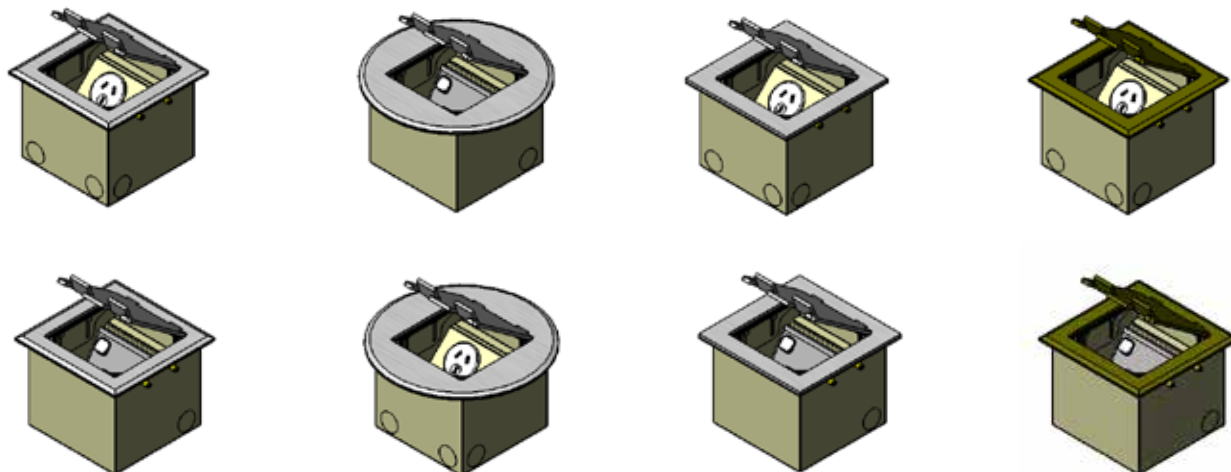

### Specifications

- Floor box body manufactured from powder coated zinc annealed steel
- 20mm knockouts provided for easy conduit entry
- Frame and lid manufactured from stainless steel or brass
- Auto switched power outlet's supplied
- Provision for data
- Floor box carcass dimensions: W 145 x L 145 x D 105mm (D 111mm including lid)

FB145 Series Stainless Steel Square Edge Flush Lid Assembly

PART NUMBER : FB145SSFLA-SE

FB145 Series Brass Flush Lid Assembly

PART NUMBER : FB145BRFLA

**Manage Cables Better**

Standard GPO

Auto switched outlets