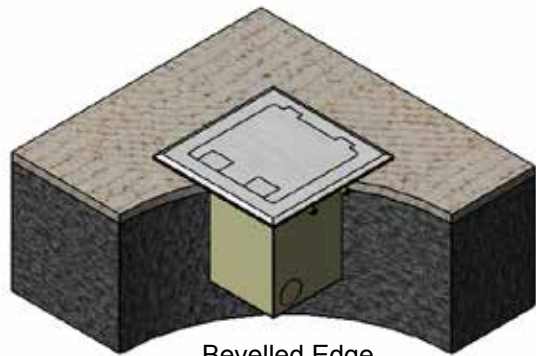

# FB145 SERIES FLOOR OUTLET BOXES

Bevelled Edge

- Height adjustable lid
- Flush lid finish
- Easy to remove lid section
- Dual cable exit flaps
- Combination lifting tab / cable exit flat
- Up to 2 auto switched outlets
- Bevelled and flush lid finishes
- Provision for up to 3 data