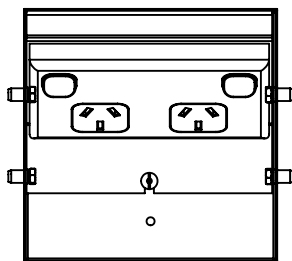

### Specifications

- Floor box body manufactured from powder coated zinc annealed steel
- 20mm knockouts provided for easy conduit entry
- Frame and lid manufactured from stainless steel or brass
- Auto switched power outlet's supplied
- Provision for data
- Floor box carcass dimensions: W 145 x L 145 x D 105mm (D 111mm including lid)

# FBI45 SERIES FLOOR OUTLET BOXES

Manage Cables Better

FB145 Series Stainless Steel Flush Lid Assembly

PART NUMBER : FB145SSFLA

FB145 Series Stainless Steel Round Flush Lid Assembly

PART NUMBER : FB145CSSFLA

FB145 Series Stainless Steel Square Edge Flush Lid Assembly

PART NUMBER : FB145SSFLA-SE

FB145 Series Brass Flush Lid Assembly

PART NUMBER : FB145BRFLA

**Manage Cables Better**

Standard GPO

Auto switched outlets