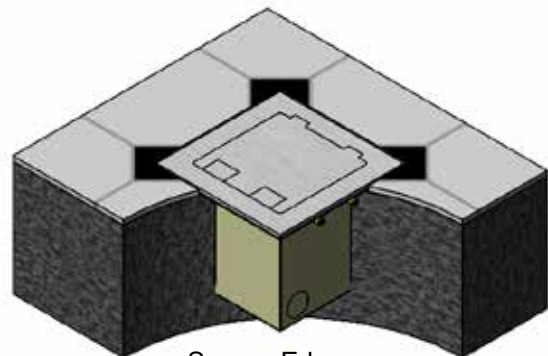

## Manage Cables Better

Cableaway's floor outlet boxes are an ideal way to supply power, data and A/V to open floors of a commercial office building or even within your home. The FB 145 Series floor outlet boxes come complete with a height adjustable lid, auto switched outlets or standard GPO and provision for data mechs (mechs by others).

Bevelled Edge

- Height adjustable lid
- Flush lid finish
- Easy to remove lid section
- Dual cable exit flaps
- Combination lifting tab / cable exit flat
- Up to 2 auto switched outlets
- Bevelled and flush lid finishes
- Provision for up to 3 data