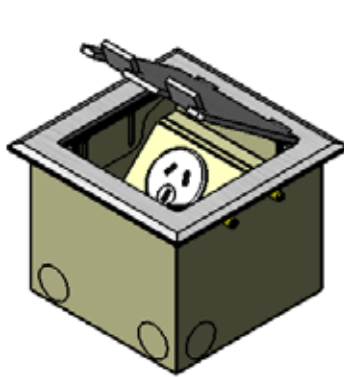

# FB145 SERIES FLOOR OUTLET BOXES

## Manage Cables Better

Cableaway's floor outlet boxes are an ideal way to supply power, data and A/V to open floors of a commercial office building or even within your home. The FB 145 Series floor outlet boxes come complete with a height adjustable lid, auto switched outlets or standard GPO and provision for data mechs (mechs by others).

Bevelled Edge

- Height adjustable lid
- Flush lid finish
- Easy to remove lid section
- Dual cable exit flaps
- Combination lifting tab / cable exit flat
- Up to 2 auto switched outlets
- Bevelled and flush lid finishes
- Provision for up to 3 data

### Specifications

- Floor box body manufactured from powder coated zinc annealed steel
- 20mm knockouts provided for easy conduit entry
- Frame and lid manufactured from stainless steel or brass
- Auto switched power outlet's supplied
- Provision for data
- Floor box carcass dimensions: W 145 x L 145 x D 105mm (D 111mm including lid)