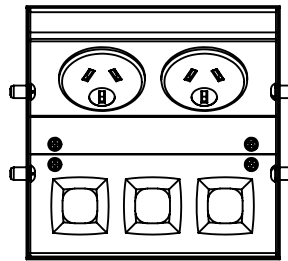

### Specifications

- Floor box body manufactured from powder coated zinc annealed steel
- 20mm knockouts provided for easy conduit entry
- Frame and lid manufactured from stainless steel or brass
- Auto switched power outlet's supplied
- Provision for data
- Floor box carcass dimensions: W 145 x L 145 x D 105mm (D 111mm including lid)

# FBI45 SERIES FLOOR OUTLET BOXES

Manage Cables Better

FB145 Series Stainless Steel Flush Lid Assembly

PART NUMBER : FB145SSFLA

FB145 Series Stainless Steel Round Flush Lid Assembly

PART NUMBER : FB145CSSFLA

FB145 Series Stainless Steel Square Edge Flush Lid Assembly

PART NUMBER : FB145SSFLA-SE

FB145 Series Brass Flush Lid Assembly

PART NUMBER : FB145BRFLA

**Manage Cables Better**

Standard GPO

Auto switched outlets

**Description**

**Part Number**

|   |                         |
|---|-------------------------|
| 2 x Auto switched outlets and provision for 3 x data, stainless steel flush lid             | <b>FB145SSF2P3D</b>     |
| 1 x Standard double GPO, stainless steel flush lid  | <b>FB145SSF1STDO</b>    |
| 2 x Auto switched outlets and provision for 3 x data, stainless steel round flush lid       | <b>FB145CSSF2P3D</b>    |
| 1 x Standard double GPO, stainless steel round flush lid                                    | <b>FB145CSSF1STDO</b>   |
| 2 x Auto switched outlets and provision for 3 x data, stainless steel flush square edge Lid | <b>FB145SSF2P3D-SE</b>  |
| 1 x Standard double GPO, stainless steel flush square edge lid                              | <b>FB145SSF1STDO-SE</b> |
| 2 x Auto switched outlets and provision for 3 x data, brass flush lid                       | <b>FB145BRF2P3D</b>     |
| 1 x Standard double GPO, brass flush lid  | <b>FB145BRF1STDO</b>    |